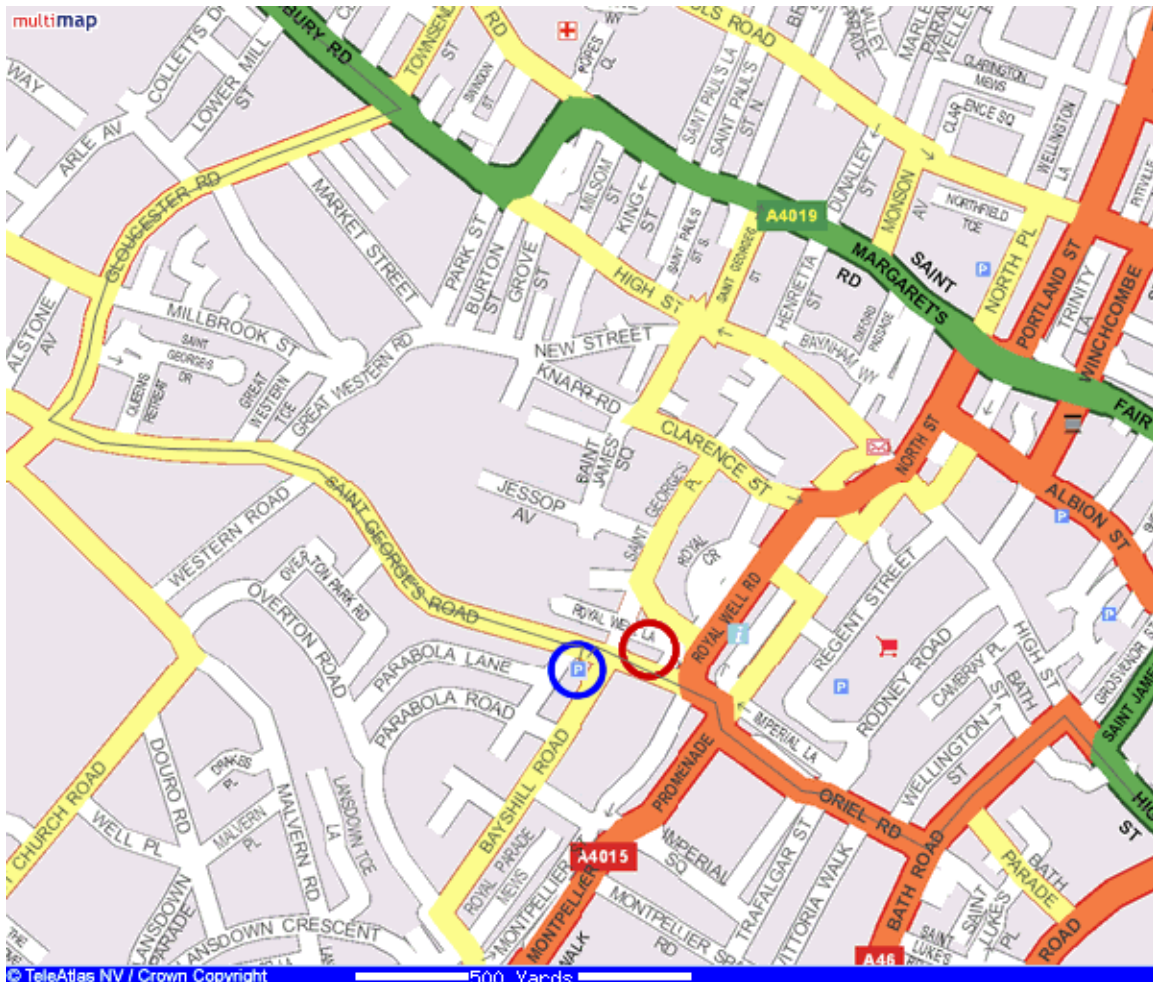

Schoolzone Directions

Schoolzone
19 St Georges Road
Cheltenham
GL50 3DT

Tel: 01242 262 906

The Schoolzone offices are located on St Georges Road, just off the main Promenade in the centre of the town (red circle on map below). The premises are situated above James' Pharmacy. Public parking is available near the offices (blue circle on map below).

By Road

Via A40 - e.g. from London or Oxford

Follow the A40 into Cheltenham (London Road)

Follow the A435 (signposted Town Centre)

At traffic signals continue forward onto High Street - A46 (signposted Evesham A435)

Keep in left hand lane then continue forward (signposted Gloucester, Stroud) A46

Turn right onto Oriol Road (signposted Other Routes) A46

Keep in middle lane then turn right onto Promenade (signposted Tewkesbury A4019) A46

Follow signs into Cheltenham.

Follow the A40 into Cheltenham (London Road)

Follow the A435 (signposted Town Centre)

At traffic signals continue forward onto High Street - A46 (signposted Evesham A435)

Keep in left hand lane then continue forward (signposted Gloucester, Stroud) A46